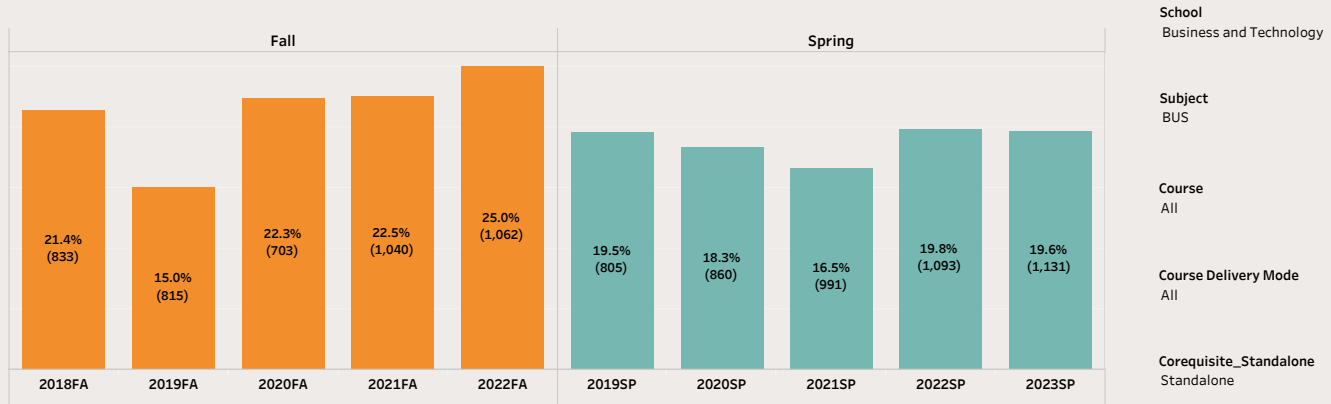

Course Success

Course Success Rate Trend

Course Success Rate By Student Group

Course Withdrawal Rates

Use the above tabs to navigate.

Course Withdrawal Rates: Last Five Years

Subject: BUS Course: All

Course Delivery Mode: All Corequisite/Standalone: Standalone

School
Business and Technology

Subject
BUS

Course
All

Course Delivery Mode
All

Corequisite_Standalone
Standalone

Numbers in parantheses indicate the total enrollment in that category